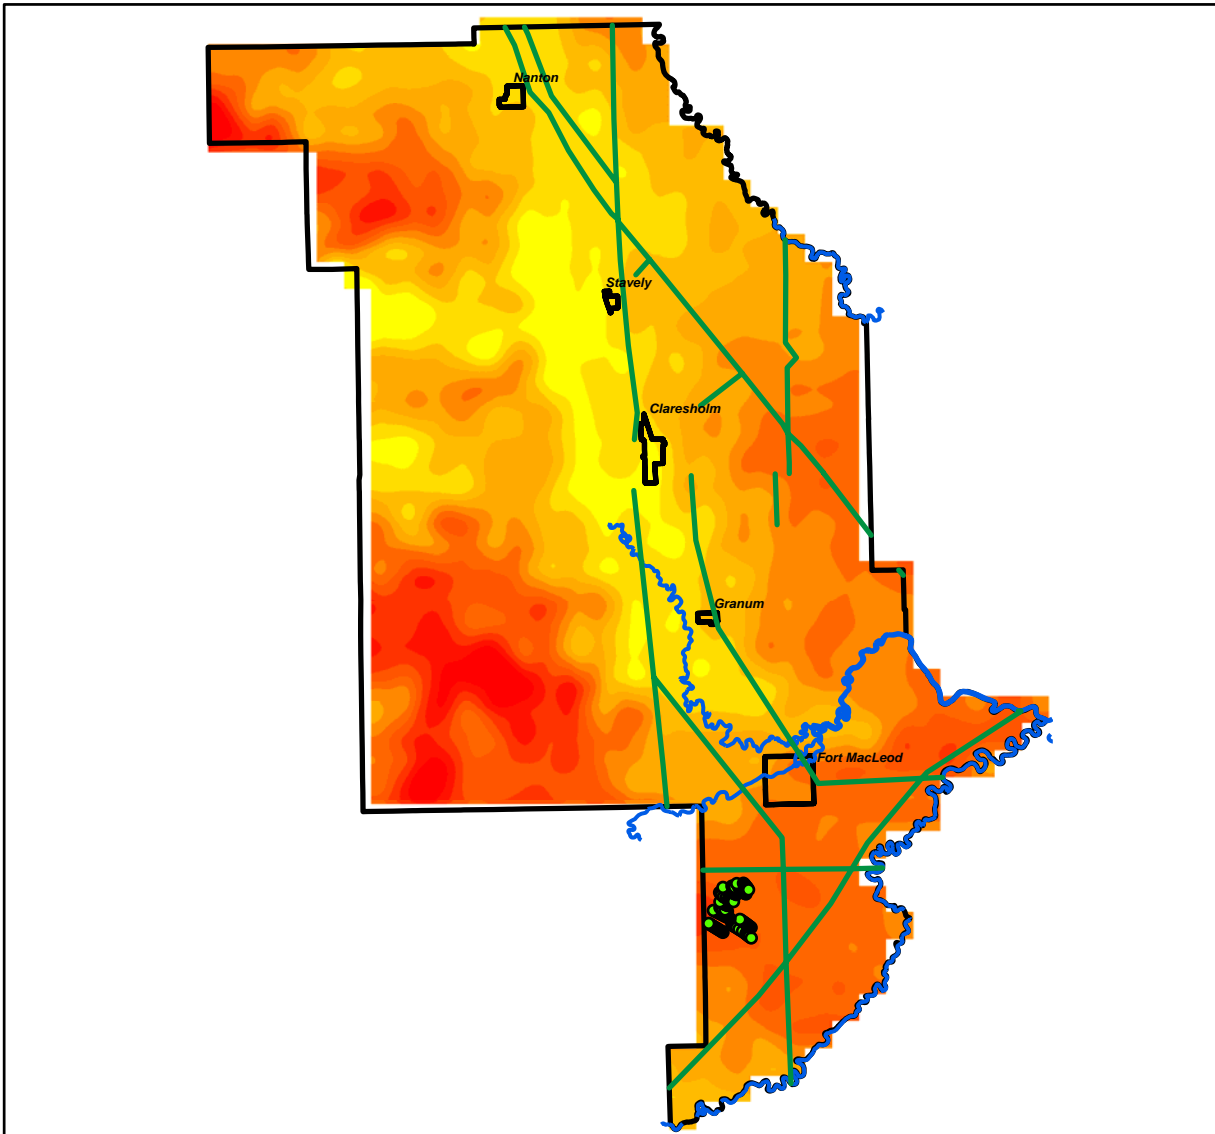

MD of Willow Creek Mean Wind Speed

M.D of Willow Creek Mean Wind Speed (m/s)