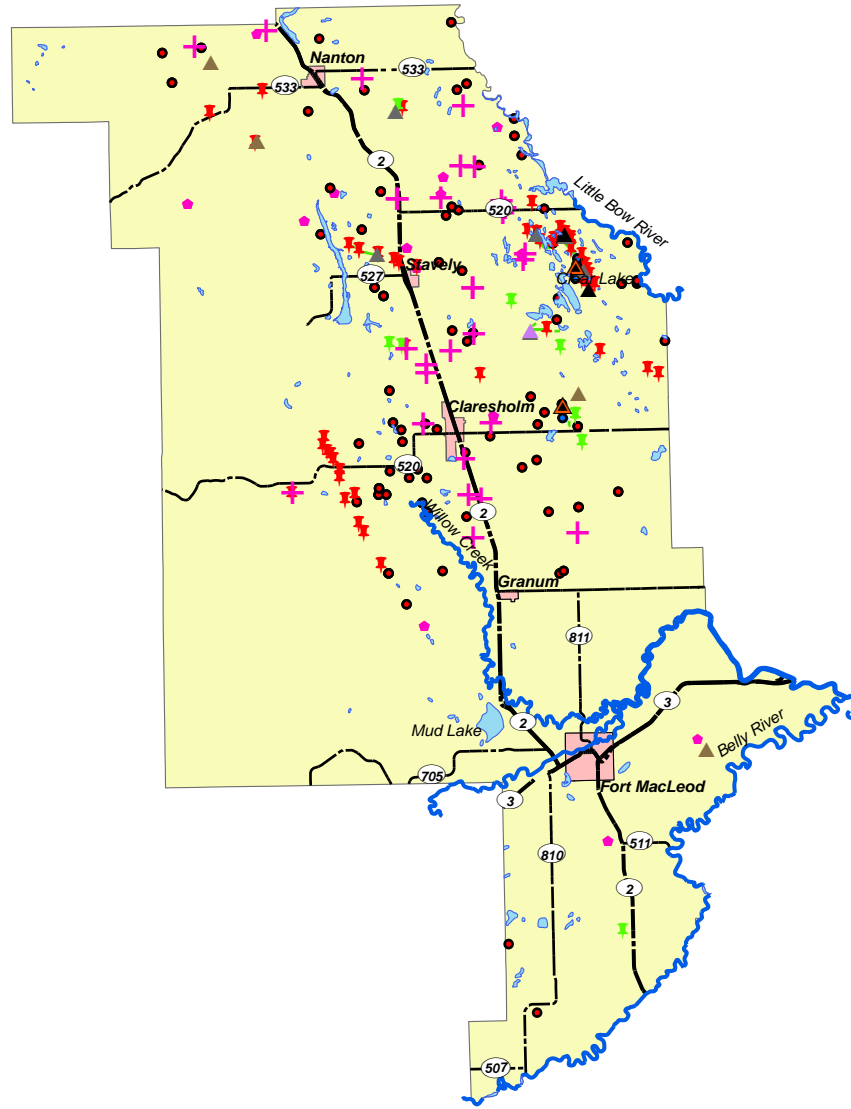

MD of Willow Creek Oil & Water Infrastructure

MD of Willow Creek Oil/Water

Roads

- +—+—+—+— Expressway / Highway
- — — — — Arterial

Facilities

- ▲ Oil Single Battery
- ▲ Oil Multi Battery
- ▲ Oil Satellite
- + Compressor Station
- ▲ Inj/Disp Water
- ▲ Tank Farm/Terminal

Wells

- ✂ Flowing Oil
- ✂ Suspended Oil
- Location
- Miscellaneous
- Water

Pipelines

- Crude Oil
- Oil Well Effluent
- Fresh Water
- Salt Water