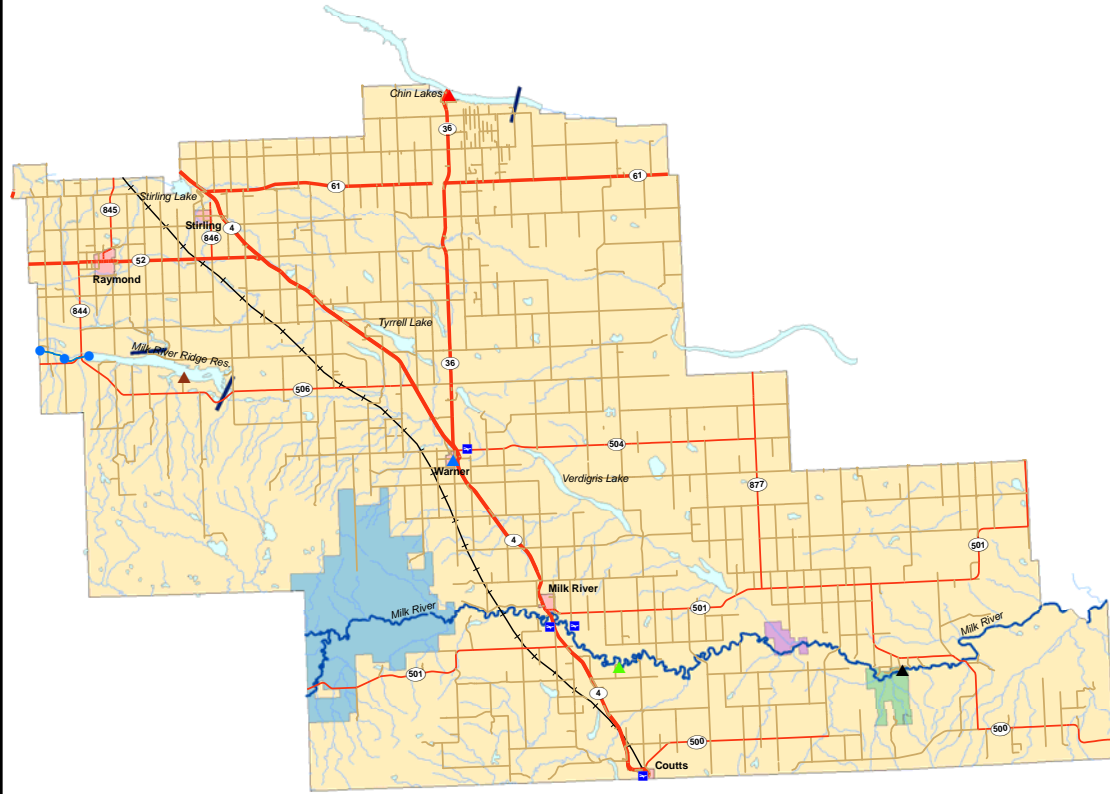

# County of Warner Overview

## County of Warner Overview

### Transportation

- Expressway / Highway
- Arterial Road
- Collector Road
- Service Road
- Ramp
- Rail
- Airport

### Tourist\_Areas

- Chin Reservoir Park
- Devil's Coulee Dinosaur Heritage Museum
- Goldsprings Park
- Ridge Reservoir Park
- Writing-on-stone Provincial Park