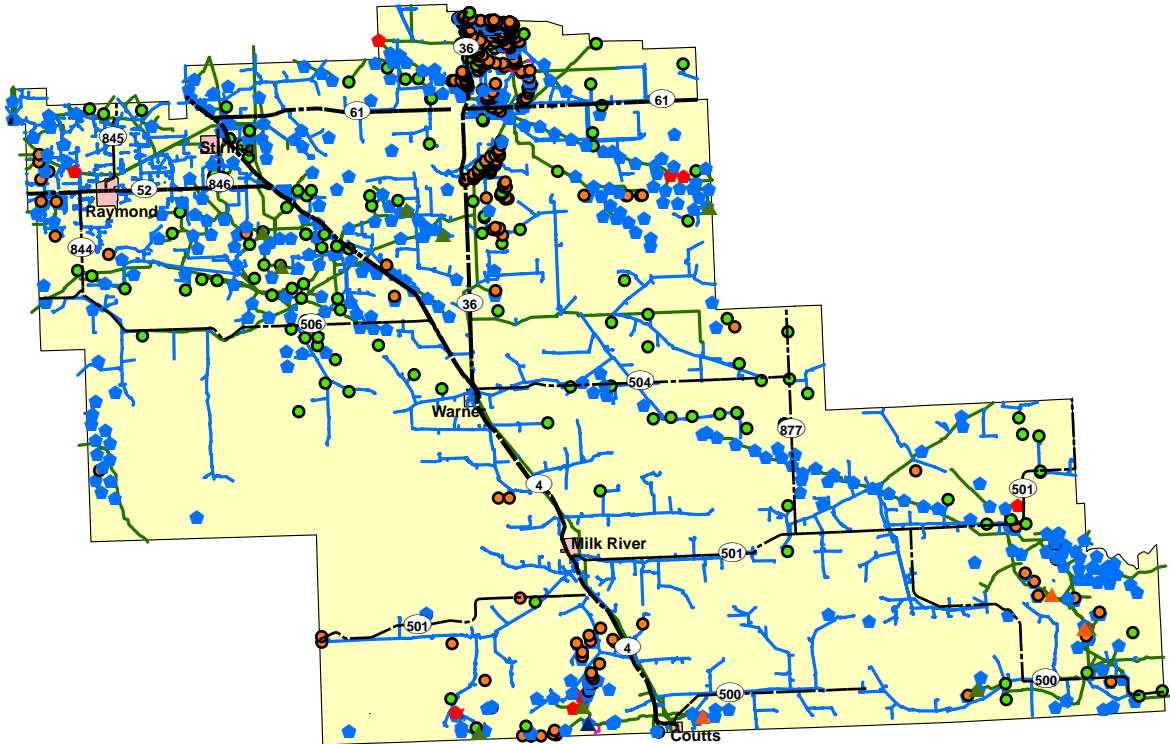

County of Warner Gas Infrastructure

County of Warner Gas

Roads

- +—+—+— Expressway / Highway
- · — · — · — Arterial

Wells

- ◆ FLOWING_GAS_WELLHEAD
- ◆ SUSPENDED_GAS_WELLHEAD
- LOCATION_WELLHEAD
- WELLHEAD_DOWNHOLE

Facilities

- ▲ Gas Plant
- ▲ Gas Single Battery
- ▲ Gas Multi Battery
- ▲ Gas Plant Sulphur Rec.

Pipeline

- Natural Gas Line
- Fuel Gas Line
- Sour Gas Line
- Low Pressure Gas Line