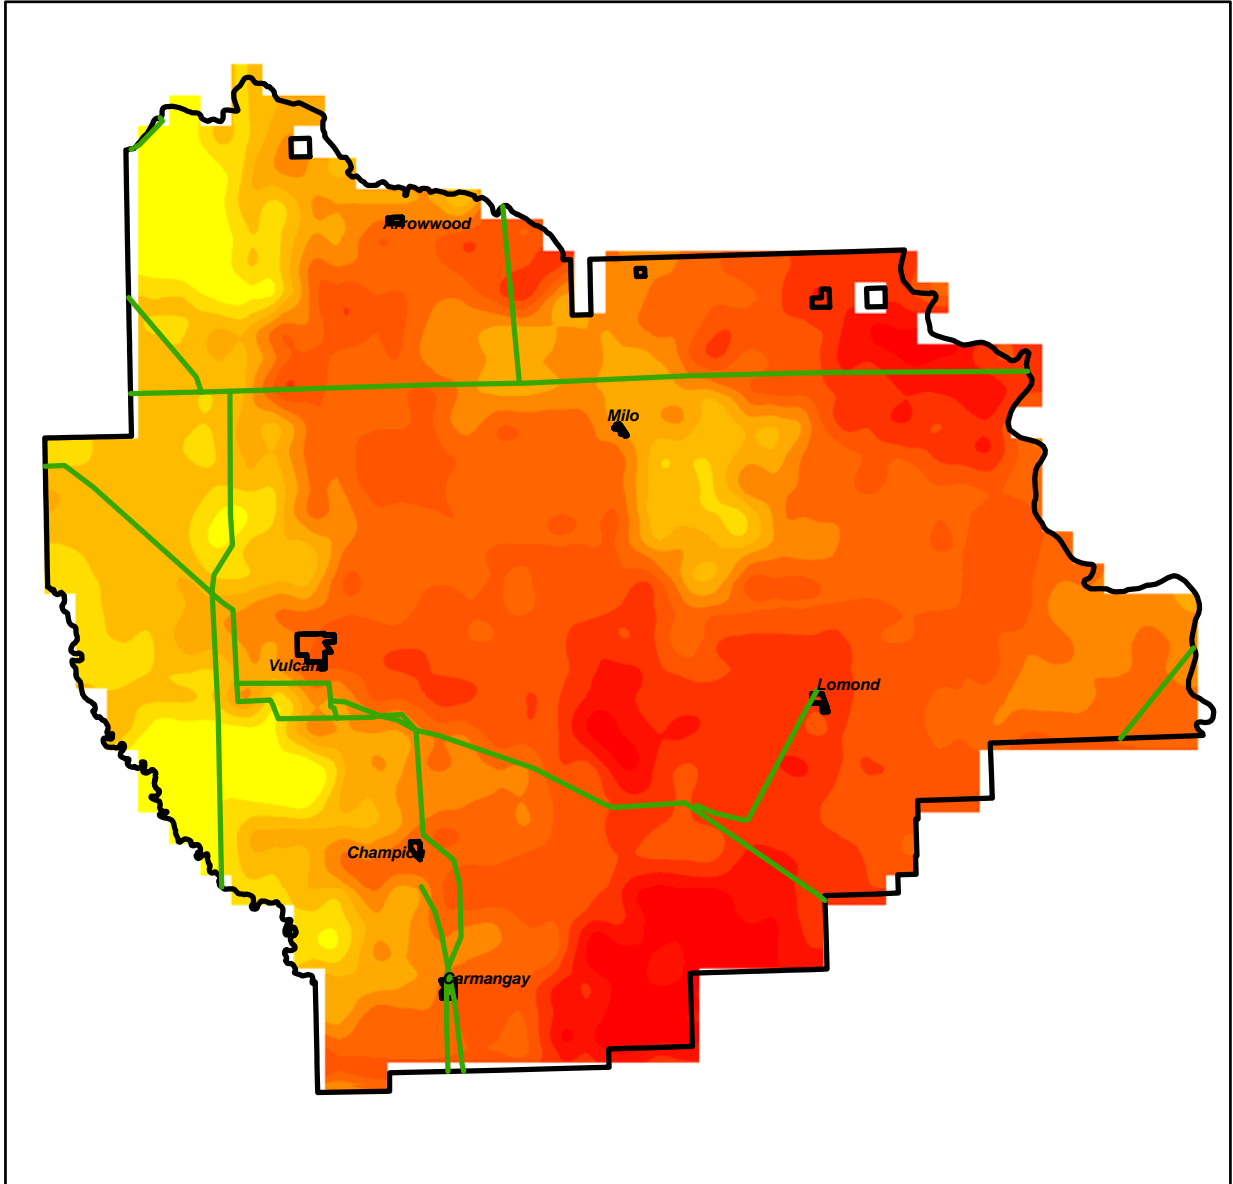

Vulcan County Mean Wind Speed (m/s)

Vulcan County Mean Wind Speed (m/s)