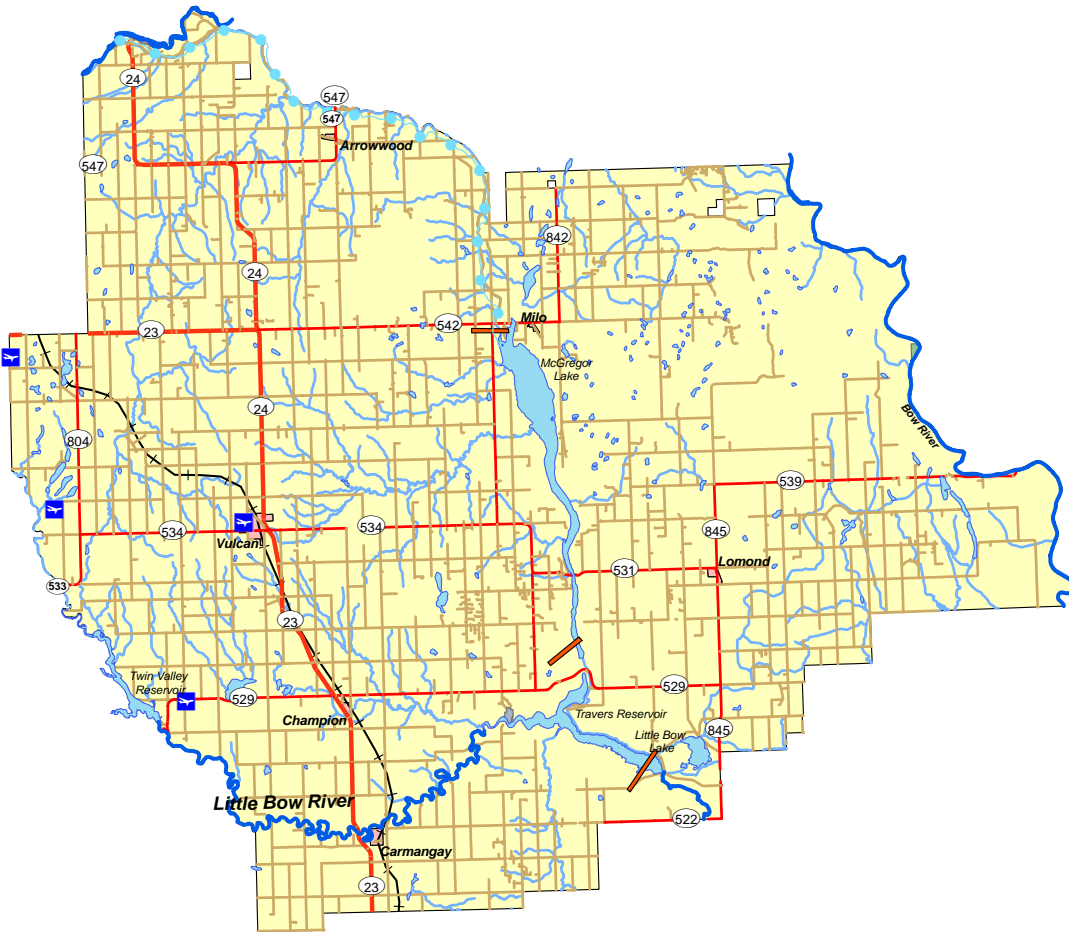

Vulcan County Overview

Vulcan County Overview

Water Features

- Major River
- Dams
- Canal
- Lakes

Protected Areas

- Carseland
- Little Bow
- Lomond
- Wyndham-Carseland

Transportation

- Expressway / Highway
- Arterial Road
- Collector Road
- Ramp
- +—+—+—+— Rail
- ✈ Airport