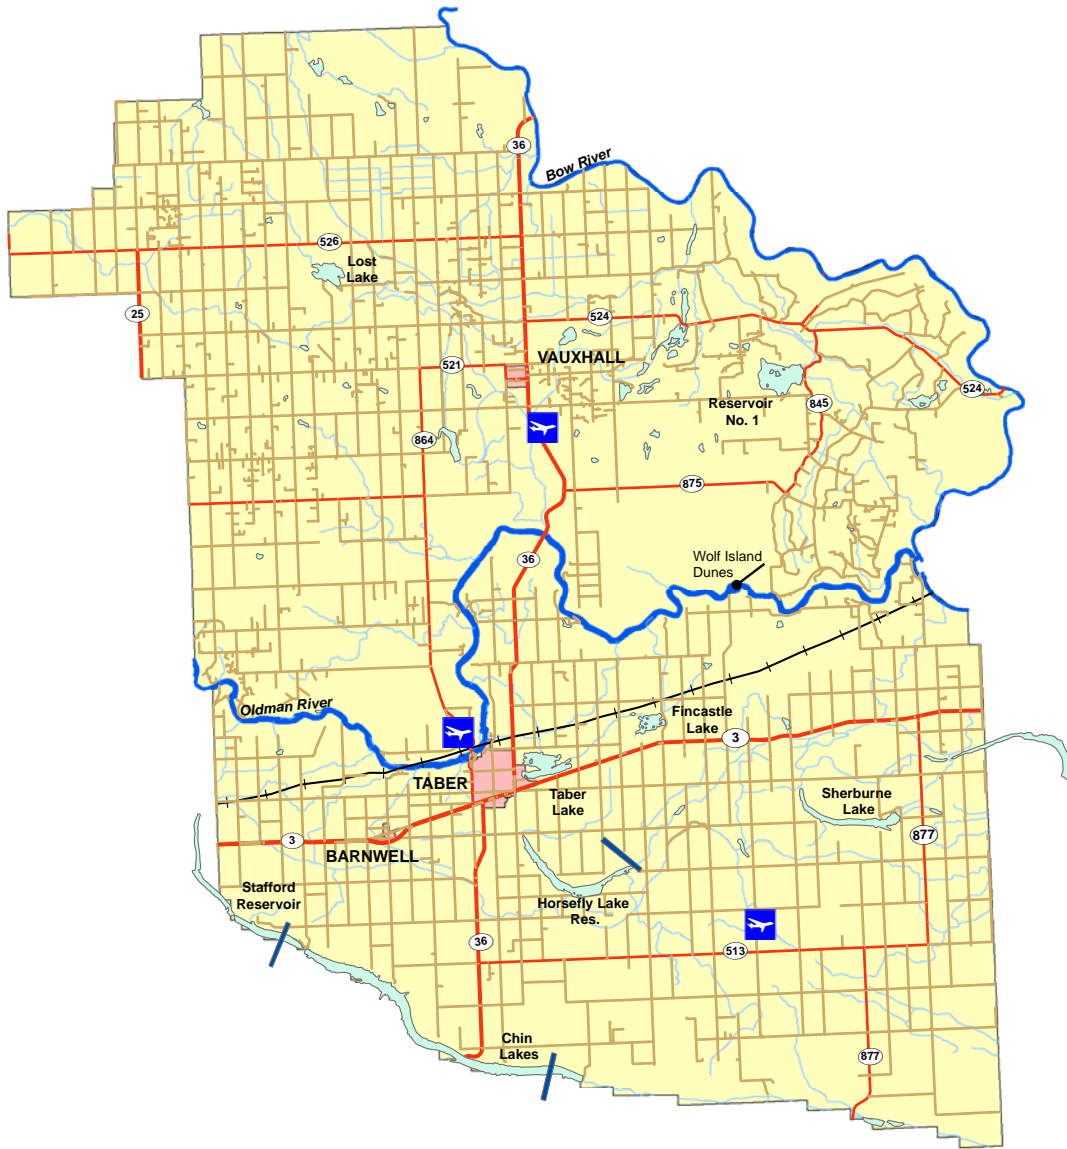

MD of Taber Overview

MD of Taber Overview

Water Features	Transportation
Major River	Expressway / Highway
Lakes	Arterial
Dams	Collector
	Ramp
	Airport
	Rail
	Wolf Island