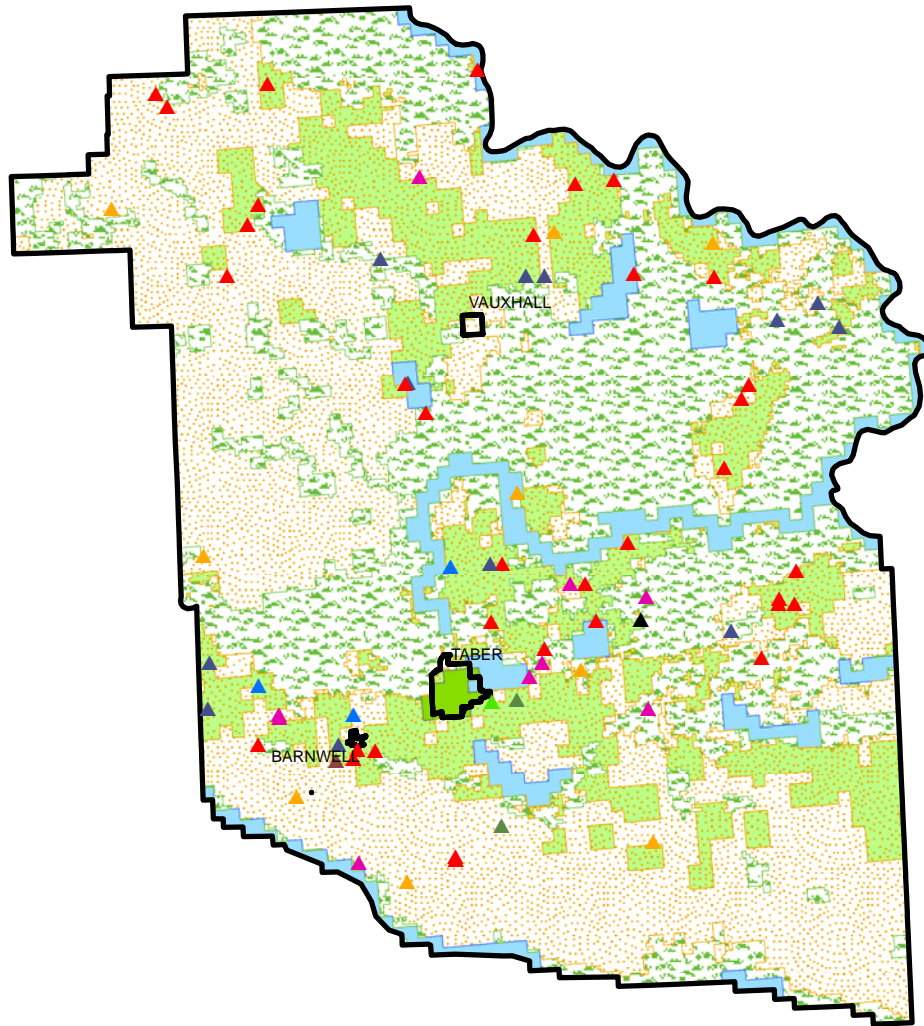

MD of Taber Landcover

MD of Taber Landcover

Feedlots

- ▲ Beef
- ▲ Broiler/chicken
- ▲ Dairy
- ▲ Farrow/finish
- ▲ Farrow/wean
- ▲ Feeder Hog
- ▲ Mixed
- ▲ Poultry/unknwn
- ▲ Turkey

LandCover

- Cropland
- Forage
- Grassland
- Urban
- Shrubs
- Trees
- Water bodies
- Wetlands