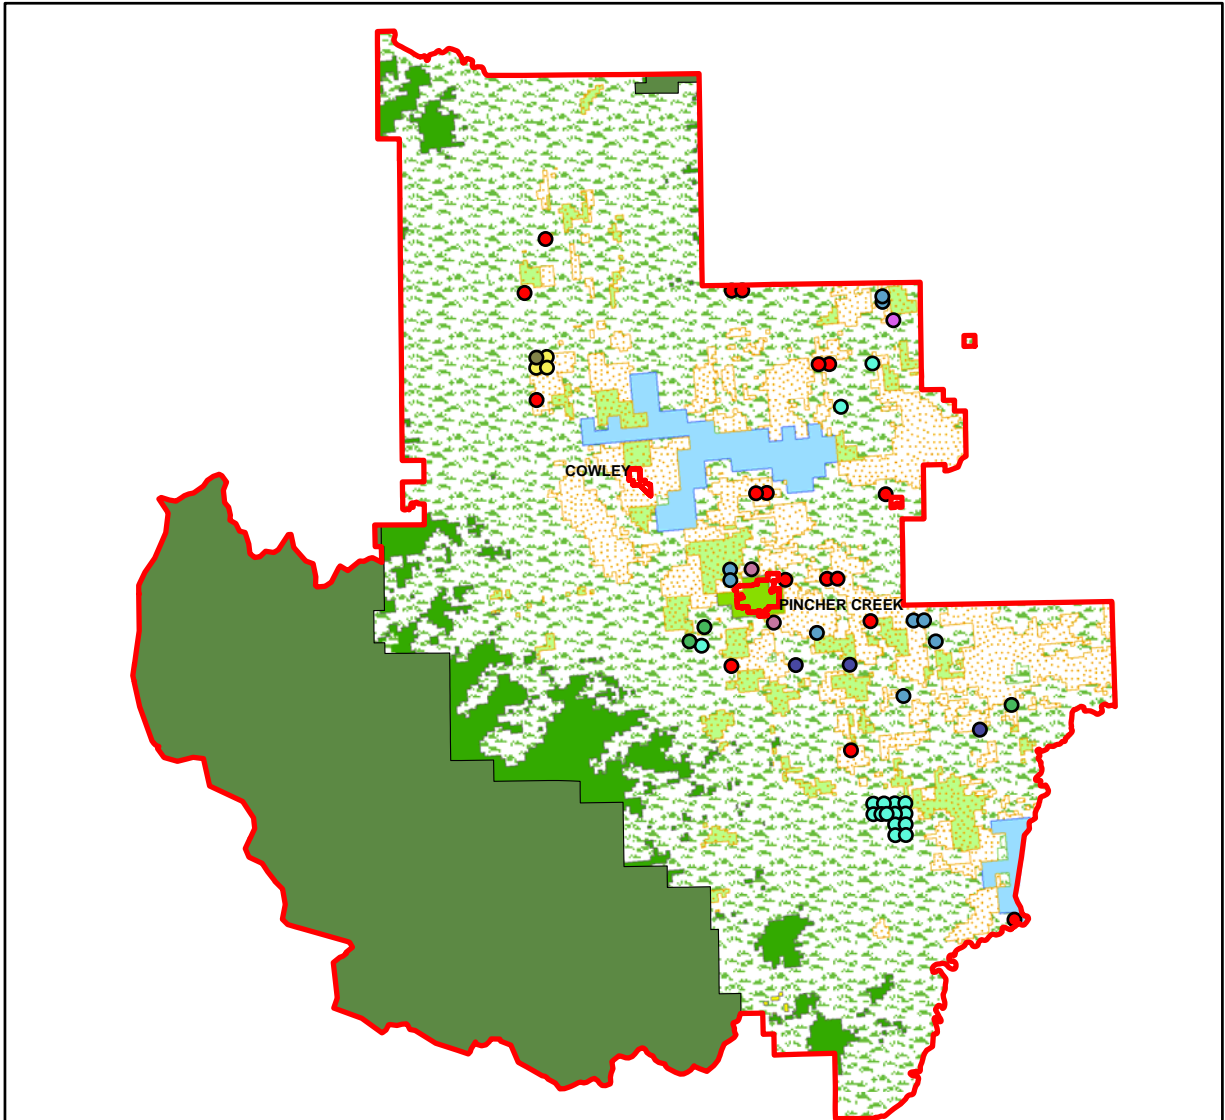

MD of Pincher Creek Land Cover & Feedlots

MD of Pincher Creek Land Cover

LandCover	Feedlots
Cropland	Unknown
Forage	Cattle
Grassland	Cattle/Dairy/Poultry/Sows
Urban	Cattle/Ducks/Poultry/Sows
Shrubs	Chicken
Trees	Dairy
Water bodies	Hogs
Wetlands	Poultry
Forest Reserve	Sheep
Green Area	