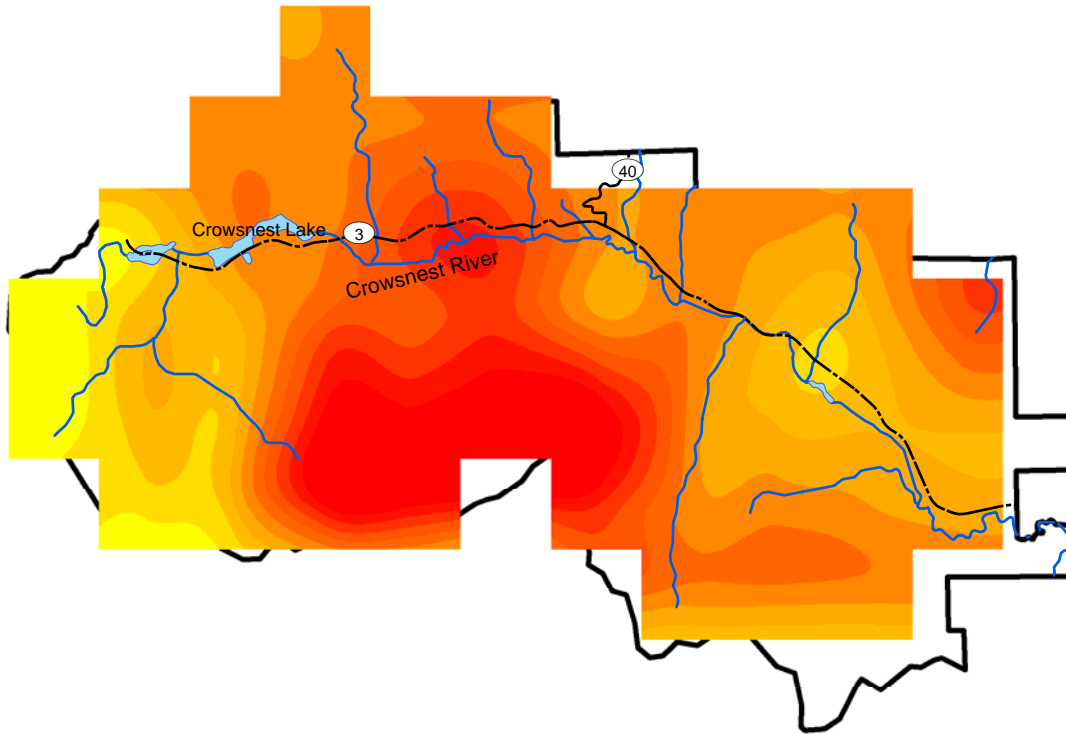

Municipality of Crowsnest Pass Mean Wind Speed (m/s)

Municipality of Crowsnest Pass Mean Wind Speed (m/s)

--- Expressway / Highway

■ Lakes

— Second order Rivers

Mean Wind Speed (m/s)

■ 5.0-5.5

■ 5.5-6.0

■ 6.0-6.5

■ 6.5-7.0

■ 7.0-7.5

■ 7.5-8.0

■ 8.0-8.5

■ 8.5-9.0

■ 9.0-9.5

■ 9.5-10.0