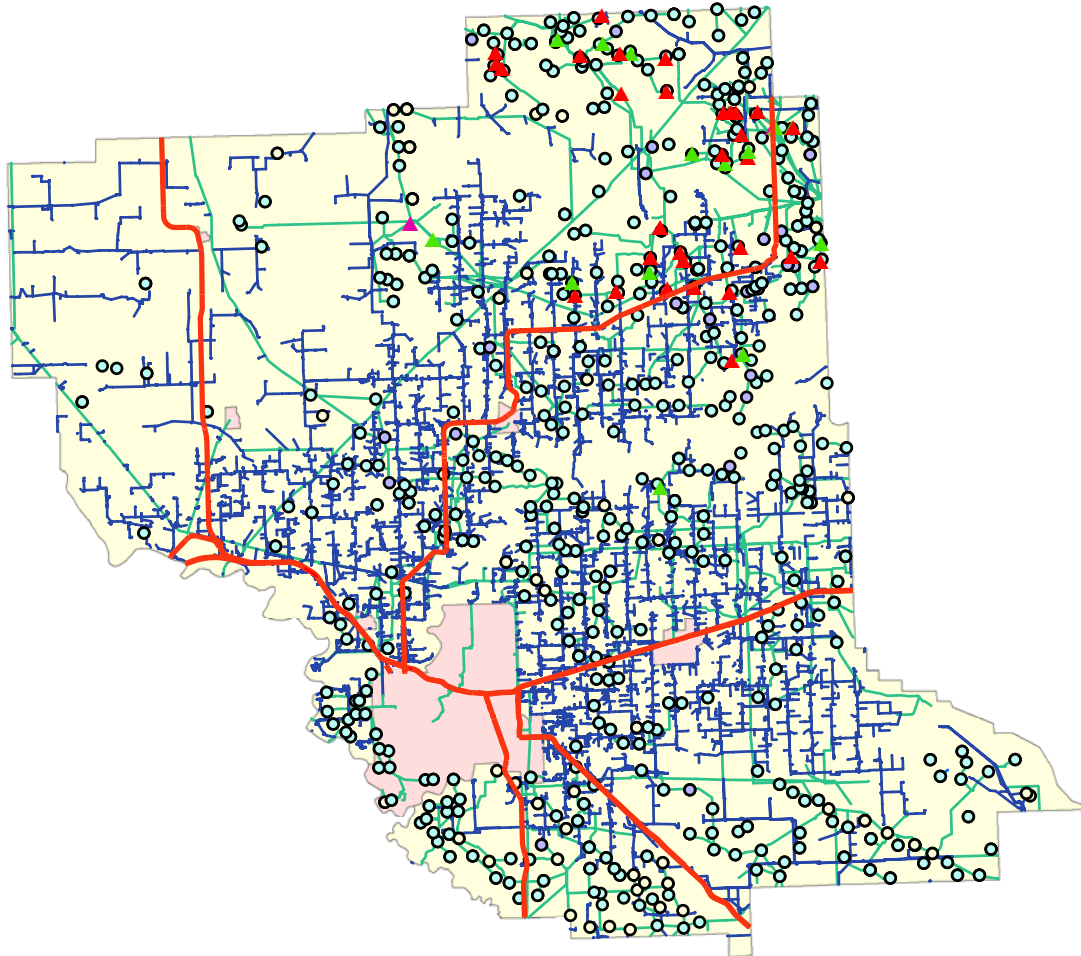

County of Lethbridge Gas Infrastructure

Gas Infrastructure

Roads

- Expressway / Highway
- Service

Pipeline

- Fuel Gas
- Low Pressure Gas
- Natural Gas
- Sour Gas

Facilities

- Gas Single Battery
- Gas Multi Battery
- Gas Plant

Wells

- Flowing Gas
- Suspended Gas
- Location