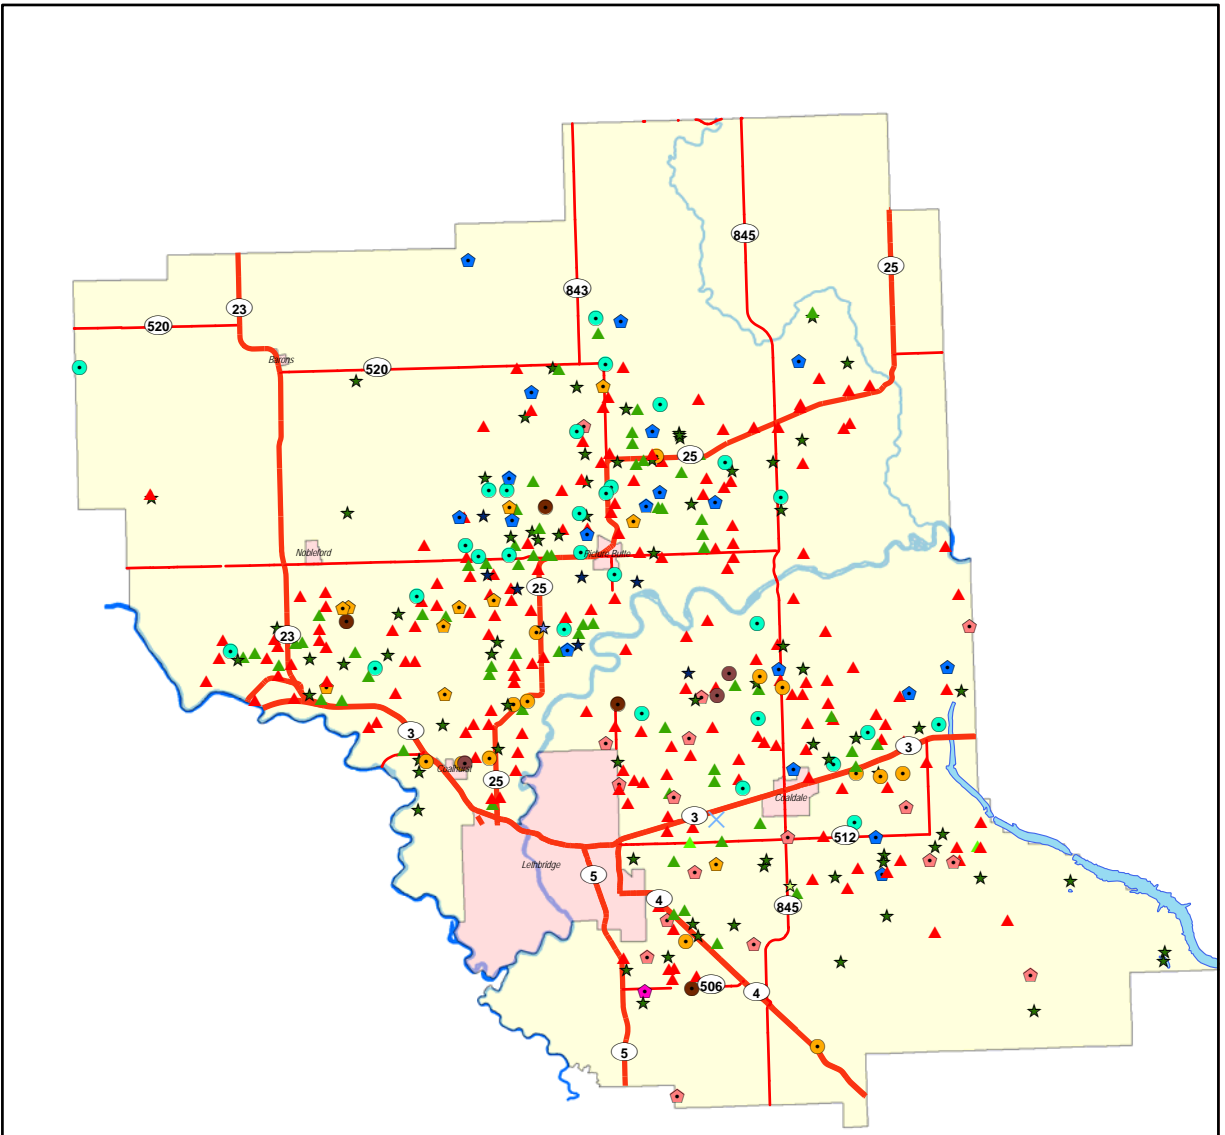

County of Lethbridge Feedlots

County of Lethbridge Feedlots

Feedlots

- | | |
|-------------------|-----------------|
| ▲ Beef | ★ Feeder Hog |
| ● Broiler/chicken | ▲ Horses |
| ☆ Buffalo | ● Layer/chicken |
| ⬢ Cow/calf | ★ Mixed |
| ▲ Dairy | ⬢ No Livestock |
| × Empty/Gone | ▲ Poultry/unkwn |
| ● Farrow/finish | ● Sheep |
| ★ Farrow/wean | ★ Turkey |
| | ● Unknown Type |