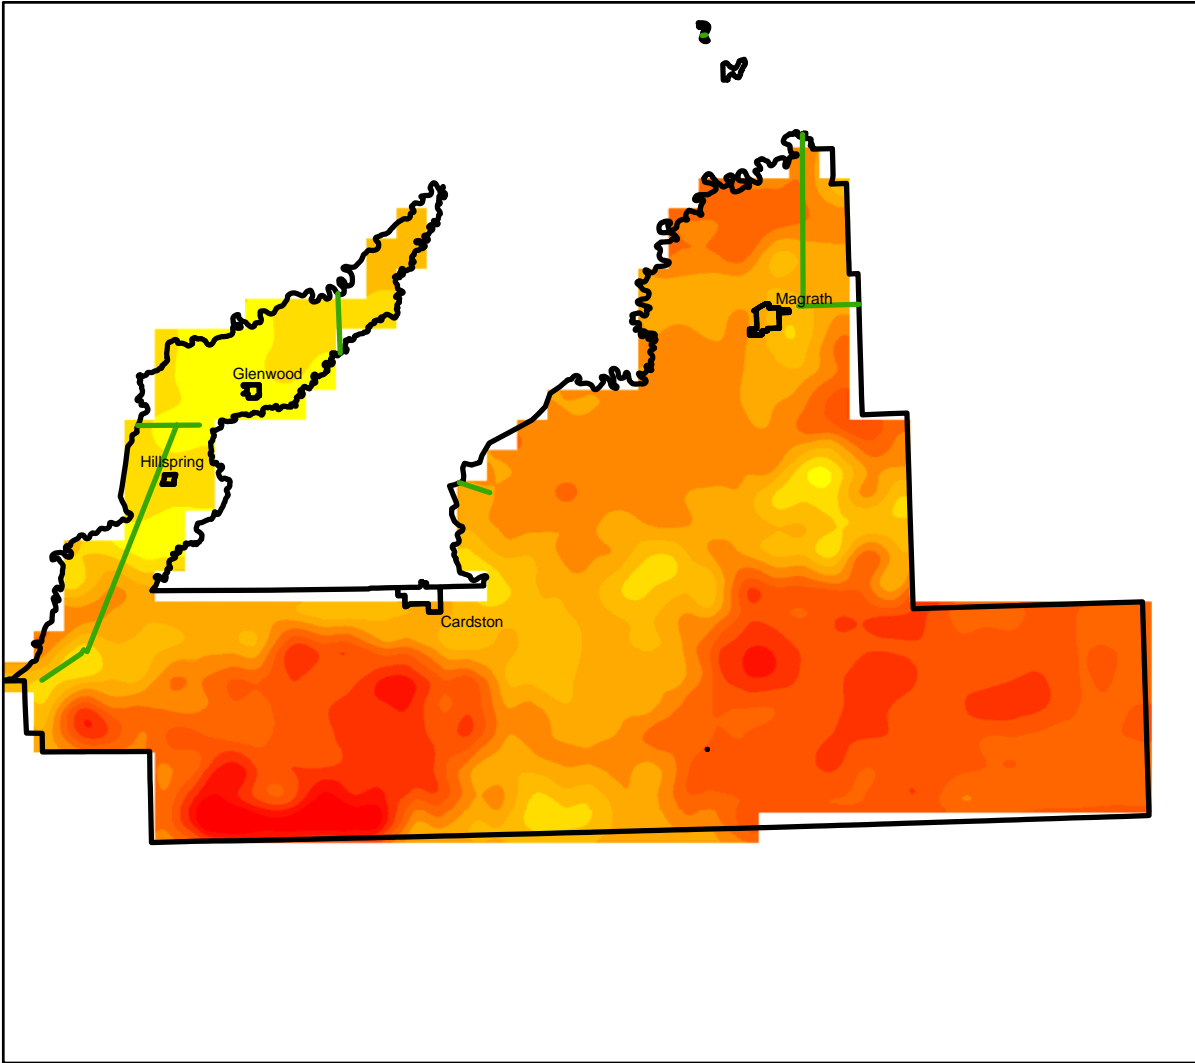

# Cardston County Wind

## Cardston County Wind (M/S)

— Power Transmission Line

### Mean Wind Speed (m/s)