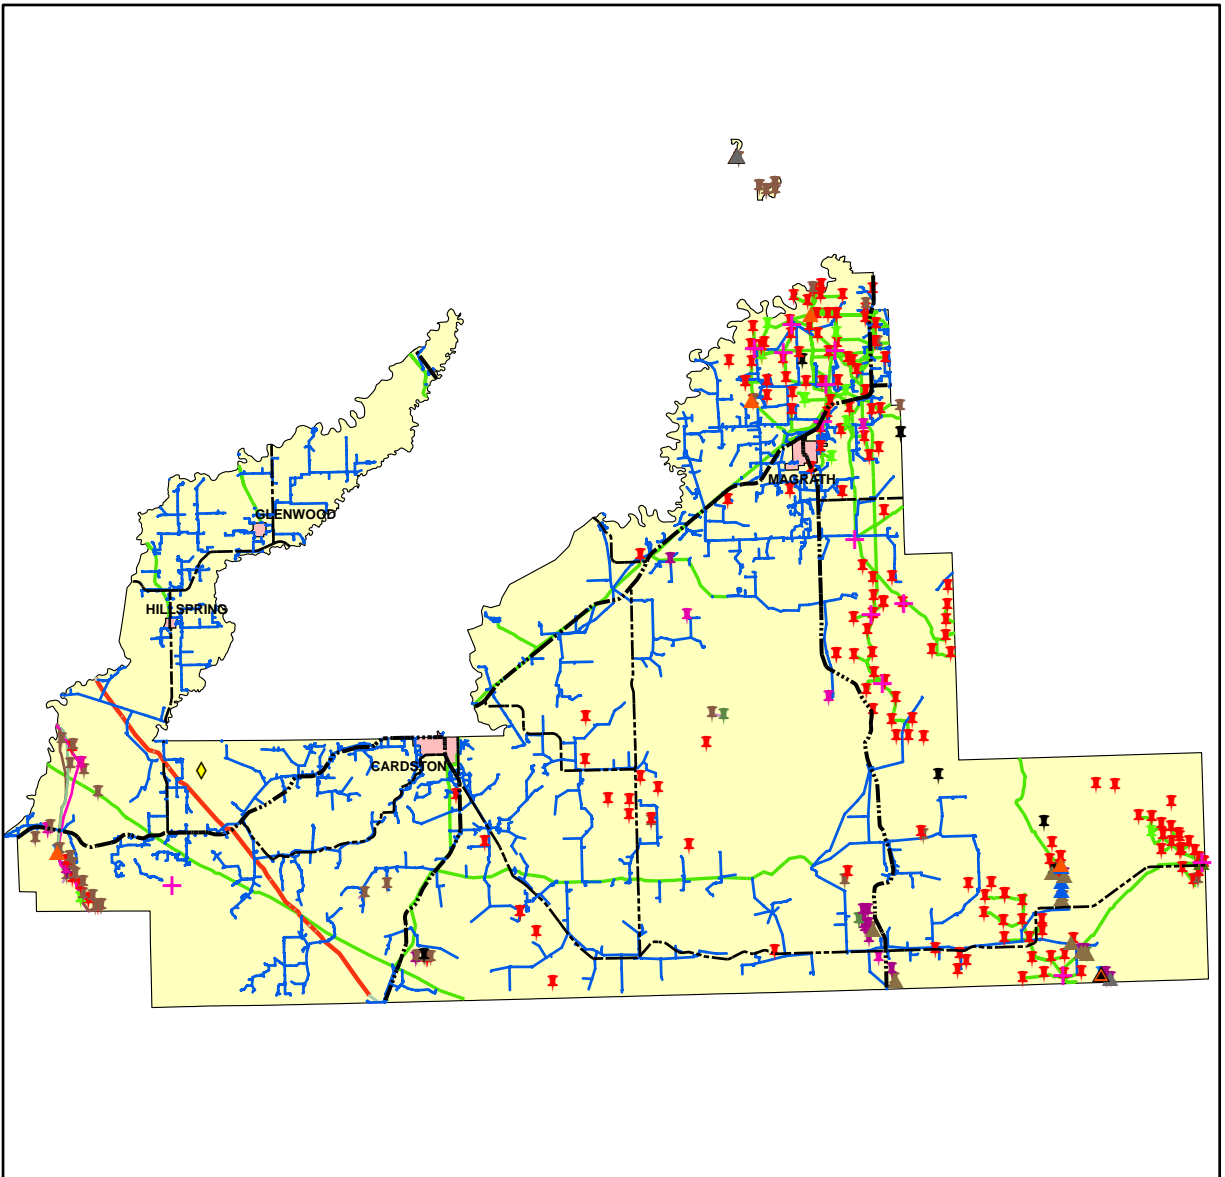

# Cardston County Oil & Gas

## Cardston County Oil/Gas

Transportation	Wells	Pipeline
Expressway / Highway	Flowing Gas	Crude Oil
Arterial Road	Suspended Gas	Fuel Gas
<b>Facilities</b>	Flowing Oil	Fresh Water
Gas Plant	Suspended Oil	HVP Products
Compressor Station	Location	Low Pressure
Gas Multi Battery	Miscellaneous	LVP Products
Gas Single Battery	Water	Natural Gas
Gas Plant Sulphur Rec.	Downhole	Oil Well Effluent
Oil Single Battery		Sour Natural Gas
Oil Multi Battery		Salt Water
Oil Satellite		Wellhead Downhole Line
Inj/Disp Water		